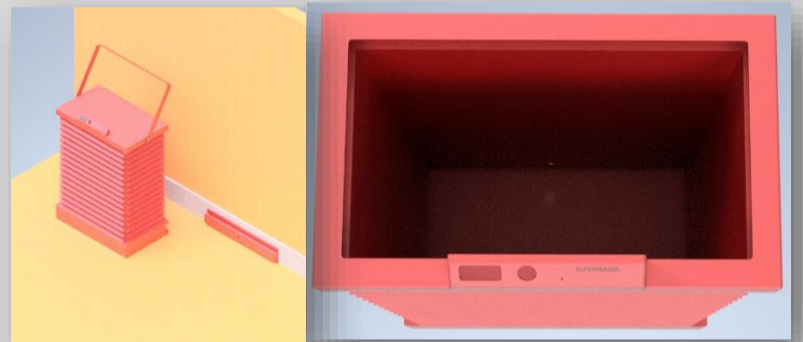

This device is available to receive 80% of parcels, which are small and medium boxes, it has a big capacity, 160 litres, enough for never miss a parcel.

It is possible to disassemble it to keep it stored while is not receiving parcels and save space at home.

The APP to get access to control all the delivery parcel. Available for receive message when receiving a parcel, who sent it, time, and a picture.

**Resist temperatures Between -2 to 25°C.
Low maintenance, light and resistant.**